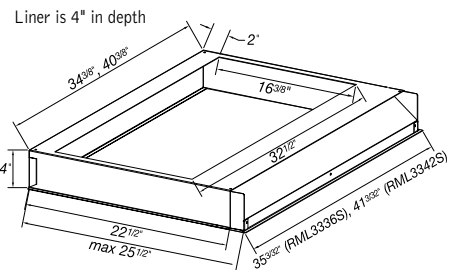

RML3336S/RML3342S For RMIP33